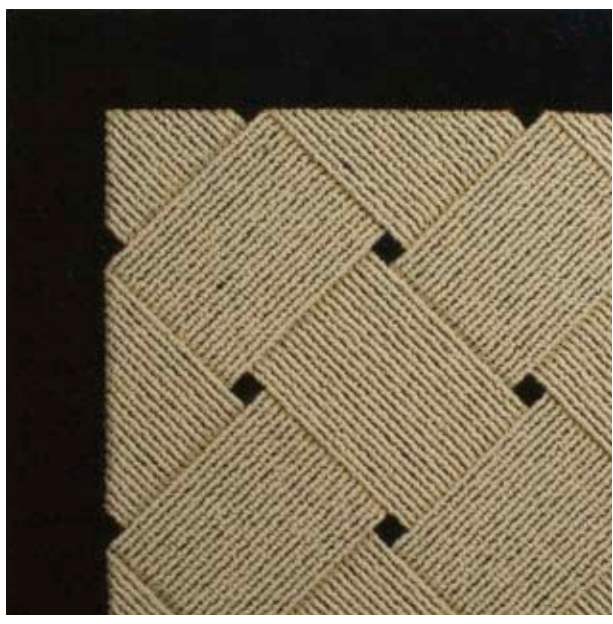

CUSTOM AREA RUG SUGGESTIONS

Custom Options

Examples of rugs made in custom patterns, or non-standard broadloom components. Requires custom quote. Call **800-547-8266**.

TWO BORDER RUG

Border A. Rochelle - 5980 Espresso
Border B. Rochelle - 5974 Bahama Beige
Field C. Tiffany - 7310 Topaz

ONE BORDER RUG

Border A. Rochelle - 5967 Brown Bear
Field B. Legacy - 5505 Ebb Tide

ONE BORDER RUG

Border A. Rochelle - 5981 Raven
Field B. Softer Than Sisal - 4976 Hemp
Diamond. Rochelle - 5981 Raven

TWO BORDER RUG

Border A. Rochelle - 5969 Sugar Cane
Border B. Rochelle - 5981 Raven
Field C. Rembrandt - 5210 Royal White