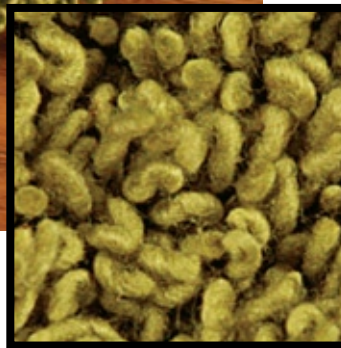

South Beach

South Beach is presented in an exciting informal texture that is crafted using highly-twisted, lustrous yarn of 100% pure wool. It is offered in a palette of eight vibrant shades that draw inspiration from the intense light of the tropics.

actual size

Fiber Content: 100% Wool

Width: 5' to 15' wide

□9641 Coconut Grove

□9642 Palm Beige

□9643 Cocoa Beach

□9644 Sun Coast

□9645 Key Lime