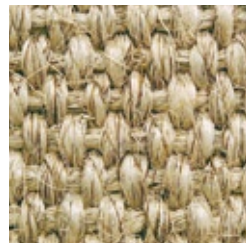

SISAL COLLECTION

Coral Cove

A rugged and primitive weave uses heavily tweeded sisal yarns in a medium scale basketweave design. Three shades of natural hues help hide soil.

actual size

Fiber Content: 100% Sisal

Width: 12 feet

□ 1814 Sugar Cane

□ 1816 Linen

□ 1818 Golden

Sisal-by-Sisal rug option shown with Playa & Canvis border.

Available in Custom Area Rugs