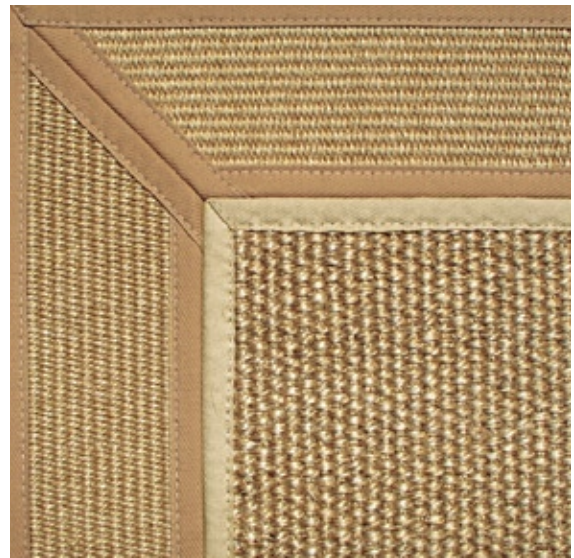

SISAL COLLECTION

Coral Cove

A rugged and primitive weave uses heavily tweeded sisal yarns in a medium scale basketweave design. Three shades of natural hues help hide soil.

actual size

Fiber Content: 100% Sisal

Width: 12 feet

□ 1814 Sugar Cane

□ 1816 Linen

□ 1818 Golden

Sisal-by-Sisal rug option shown with Playa & Canvis border.

Available in Custom Area Rugs