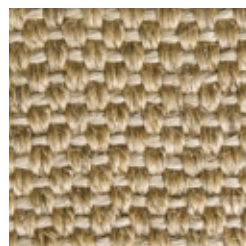

## Native

100% sisal in a primitive weave with the look of a hand-crafted texture. A rugged basketweave design is enhanced by the use of two color weaving. Simple tone on tone shades are reversed to create two distinctive colors. Pair this product with any of our edge treatments and we can manufacture a custom area rug to add the final touch to any interior.

actual size

Fiber Content: 100% Sisal

Width: 12 feet

□ 1810 Amazon

□ 1820 Jungle

Sisal-by-Sisal rug option shown with Coral Cove & Leather border.

*Available in Custom Area Rugs*