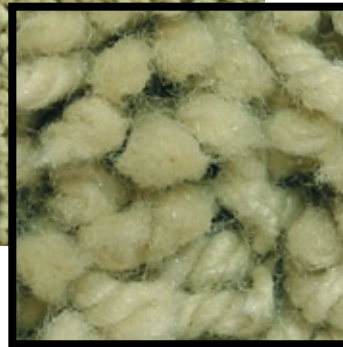

TUFTED NYLON COLLECTION

Grand Canyon

Uniquely combining highly-twisted, fine-count yarn with a big, bold cable yarn results in the elegantly informal texture of Grand Canyon. It is presented in a beautiful palette of thirteen colors that are a spectacular blend of necessary background shades and bold contemporary colors.

actual size

Fiber Content: 100% Advanced Generation Nylon with Scotchgard™ Soil and Stain Release
Width: 12 feet

□6765 Jadestone

□6766 Sonora Sage

□6767 Burnished Amber

□6769 Ponderosa

□6770 Navajo Gold

□6771 Alabaster Beige

□6772 Cottonwood

□6773 Clearwater

□6774 Shifting Sands

□6775 Mirage

□6776 Vista

□6777 Snow Fall

□6768 Desert Sunset

Available in Custom Area Rugs - Custom Colors Available