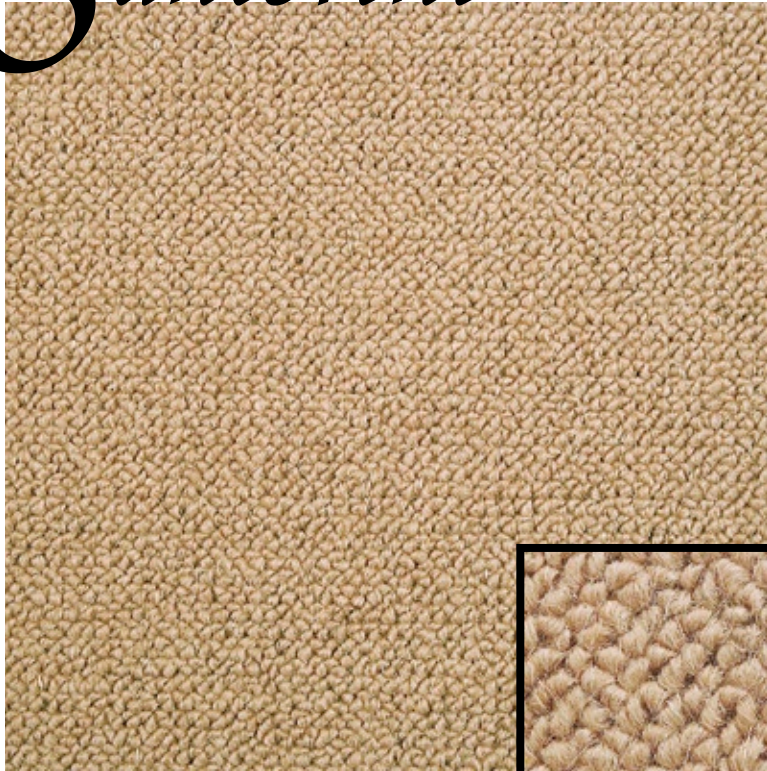

TUFTED WOOL COLLECTION

Santorini

A very affordable wool style. Small level loop construction in soft heather yarns for residential applications. A traditional berber texture that represents one of the best values in 100% wool.

actual size

Fiber Content: 100% Wool

Width: 13 feet 2 inches

□2340 Vanilla Bean

□2341 Raw Silk

□2343 Pistachio

□2344 Toasted Almond

□2345 Caraway