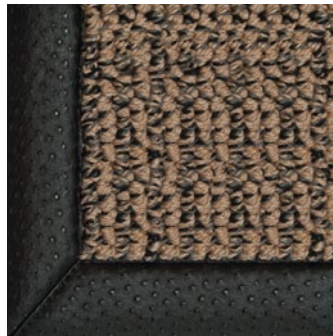

## *Bimini Twist Area Rug Options*

With its unique texture and magnificent color-ways, Bimini Twist makes an ideal area rug. It can be used either as a component in an intricate inset-and-carved design or, as shown here, as a rug augmented with a simple edge treatment. With our wide selection of cotton, leather, linen, and faux leather bindings, a perfect match is readily available.

□ Faux Leather Grain Binding

□ Faux Leather Ostrich Binding

□ Faux Leather Ostrich Binding

□ Linen Binding

□ Cotton Binding