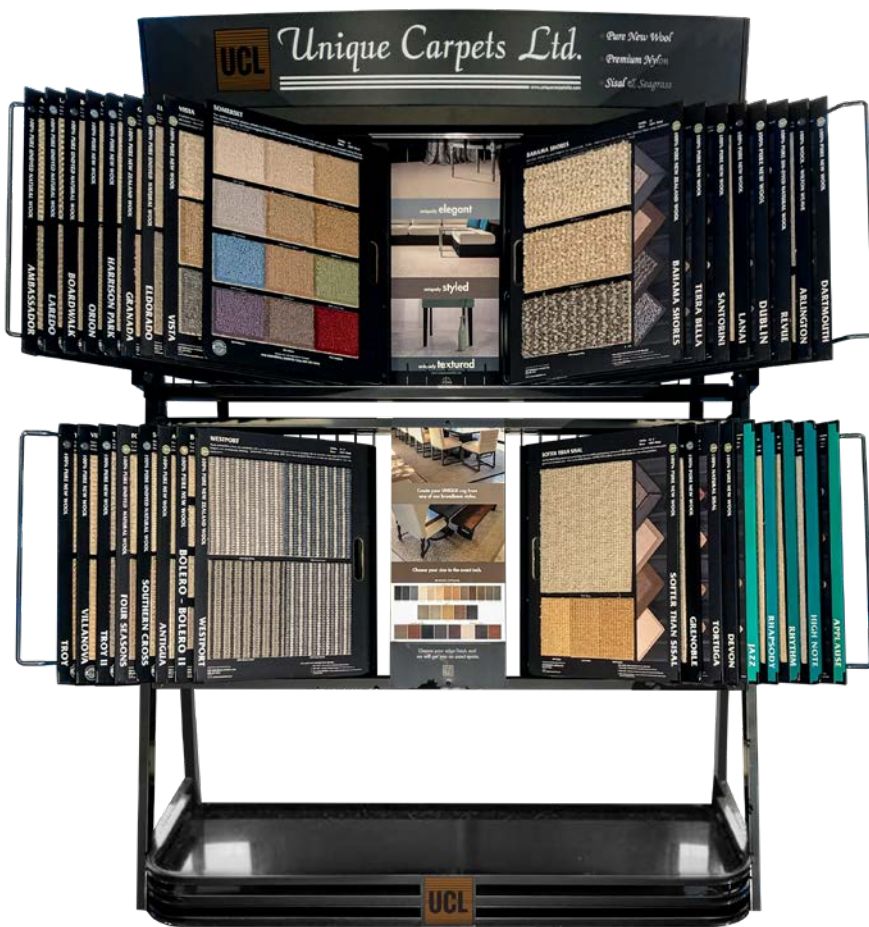

FREE STANDING

FLOOR DISPLAY

This **UNIQUE** display features our **BESTSELLING** textures and the widest variety of price points all stocked in our California warehouse.

- Heavy gauge steel finish in a sophisticated neutral gray shade offers maximum styling with minimal footprint.
- Lifestyle graphics fit into precut channels to add consumer attraction while covering pins for later expansion.
- User friendly folders could be displayed on the shelf below for a more upscale loaner presentation. This eliminates the need to remove the larger boards for use as loaners.
- Dimensions:
WIDTH: Footprint: 58in
Wingspan: 72in
DEPTH: 21.5in
HEIGHT: 79in

\$795.00

FOB Riverside, California

Unique Carpets Ltd • 7360 Jurupa Avenue • Riverside, Ca 92504
800-547-8266 • 951-352-8125 • fax 951-352-8140 www.uniquecarpetsltd.com